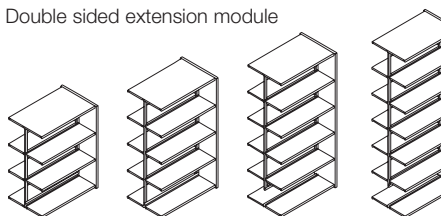

4

MFC and Steel

25mm MFC uprights available in beech, oak and maple with steel shelves in silver, white, black and navy.
Simple, strong, economic.

CHORUS

The **Mixtaplus** shelving system is fully comprehensive in the range of sizes and specifications necessary for the successful operation of both corporate and institutional libraries and information centres.

Combinations of veneers, lacquers, MFC and steel shelves and uprights conspire to produce a simple and classic Scandinavian aesthetic for varying budgets.

Mixtaplus by module

Basic configurations

Single sided starter module

Single sided extension module

Double sided starter module

Double sided extension module

Heights 1201mm 1585mm 1969mm 2353mm

Shelf widths 800mm, 900mm, 1100mm

Current users in the UK include...

- Lovells Solicitors
- Financial Services Authority
- University of Sunderland
- GSK
- Eli Lilly
- Diabetes UK
- Simpson and Marwick
- Imperial Cancer Research
- BUPA
- Talkback Productions
- Lloyds Register of Shipping
- City and Islington College
- S J Berwin LLP Law Firm
- Lupton Fawcett Solicitors
- Corporation of London
- The National Trust, Heelis
- Dechert LLP Law Firm
- English Nature
- RMJM Architects