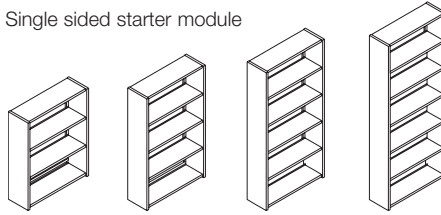

4

MFC and Steel

25mm MFC uprights available in beech, oak and maple with steel shelves in silver, white, black and navy.
Simple, strong, economic.

CHORUS

The **Mixtaplus** shelving system is fully comprehensive in the range of sizes and specifications necessary for the successful operation of both corporate and institutional libraries and information centres.

Combinations of veneers, lacquers, MFC and steel shelves and uprights conspire to produce a simple and classic Scandinavian aesthetic for varying budgets.

Mixtaplus by module

Basic configurations

Single sided starter module

Single sided extension module

Double sided starter module

Double sided extension module

Heights 1201mm 1585mm 1969mm 2353mm

Shelf widths 800mm, 900mm, 1100mm

Current users in the UK include...

- Lovells Solicitors
- Financial Services Authority
- University of Sunderland
- GSK
- Eli Lilly
- Diabetes UK
- Simpson and Marwick
- Imperial Cancer Research
- BUPA
- Talkback Productions
- Lloyds Register of Shipping
- City and Islington College
- S J Berwin LLP Law Firm
- Lupton Fawcett Solicitors
- Corporation of London
- The National Trust, Heelis
- Dechert LLP Law Firm
- English Nature
- RMJM Architects