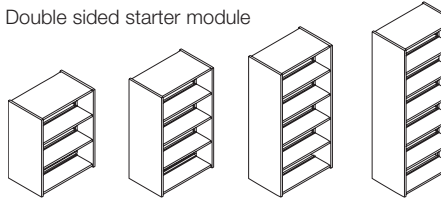

4

MFC and Steel

25mm MFC uprights available in beech, oak and maple with steel shelves in silver, white, black and navy.
Simple, strong, economic.

CHORUS

The **Mixtaplus** shelving system is fully comprehensive in the range of sizes and specifications necessary for the successful operation of both corporate and institutional libraries and information centres.

Combinations of veneers, lacquers, MFC and steel shelves and uprights conspire to produce a simple and classic Scandinavian aesthetic for varying budgets.

Mixtaplus by module

Basic configurations

Single sided starter module

Single sided extension module

Double sided starter module

Double sided extension module

Heights 1201mm 1585mm 1969mm 2353mm

Shelf widths 800mm, 900mm, 1100mm

Current users in the UK include...

- Lovells Solicitors
- Financial Services Authority
- University of Sunderland
- GSK
- Eli Lilly
- Diabetes UK
- Simpson and Marwick
- Imperial Cancer Research
- BUPA
- Talkback Productions
- Lloyds Register of Shipping
- City and Islington College
- S J Berwin LLP Law Firm
- Lupton Fawcett Solicitors
- Corporation of London
- The National Trust, Heelis
- Dechert LLP Law Firm
- English Nature
- RMJM Architects