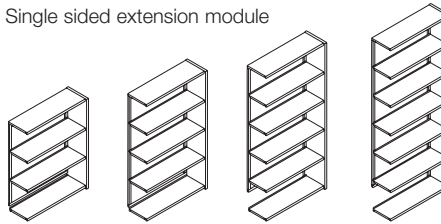

4

MFC and Steel

25mm MFC uprights available in beech, oak and maple with steel shelves in silver, white, black and navy.
Simple, strong, economic.

CHORUS

The **Mixtaplus** shelving system is fully comprehensive in the range of sizes and specifications necessary for the successful operation of both corporate and institutional libraries and information centres.

Combinations of veneers, lacquers, MFC and steel shelves and uprights conspire to produce a simple and classic Scandinavian aesthetic for varying budgets.

Mixtaplus by module

Basic configurations

Single sided starter module

Single sided extension module

Double sided starter module

Double sided extension module

Heights 1201mm 1585mm 1969mm 2353mm

Shelf widths 800mm, 900mm, 1100mm

Current users in the UK include...

- Lovells Solicitors
- Financial Services Authority
- University of Sunderland
- GSK
- Eli Lilly
- Diabetes UK
- Simpson and Marwick
- Imperial Cancer Research
- BUPA
- Talkback Productions
- Lloyds Register of Shipping
- City and Islington College
- S J Berwin LLP Law Firm
- Lupton Fawcett Solicitors
- Corporation of London
- The National Trust, Heelis
- Dechert LLP Law Firm
- English Nature
- RMJM Architects