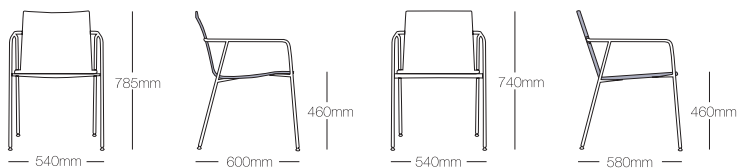

Valeri

Eker

Irina

Planc

Liévore Altherr Molina

for **Sellex**

CHORUS

Chorus Contract Furniture Limited
22-24 Jaggard Way
London SW12 8SG

telephone 020 8673 2244
fax 020 8675 9111
e-mail sales@chorus-collection.co.uk
website www.chorus-collection.co.uk