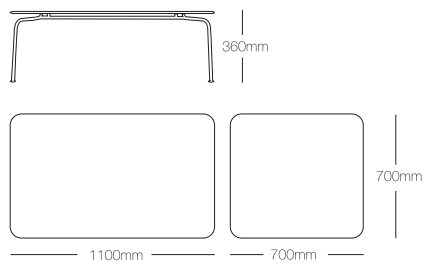

Valeri

Eker

Irina

Planc

Liévore Altherr Molina

for **Sellex**

CHORUS

Chorus Contract Furniture Limited
22-24 Jaggard Way
London SW12 8SG

telephone 020 8673 2244
fax 020 8675 9111
e-mail sales@chorus-collection.co.uk
website www.chorus-collection.co.uk