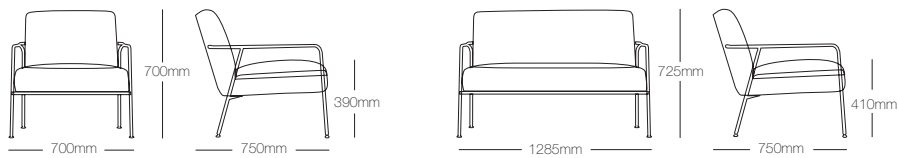

Valeri

Eker

Irina

Planc

Liévore Altherr Molina

for **Sellex**

CHORUS

Chorus Contract Furniture Limited
22-24 Jaggard Way
London SW12 8SG

telephone 020 8673 2244
fax 020 8675 9111
e-mail sales@chorus-collection.co.uk
website www.chorus-collection.co.uk