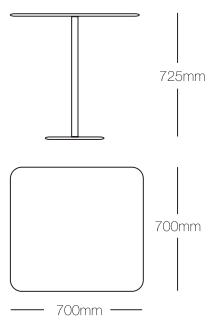

Planc

Liévore Altherr Molina

for **Sellex**

CHORUS

Chorus Contract Furniture Limited
22-24 Jaggard Way
London SW12 8SG

telephone 020 8673 2244
fax 020 8675 9111
e-mail sales@chorus-collection.co.uk
website www.chorus-collection.co.uk